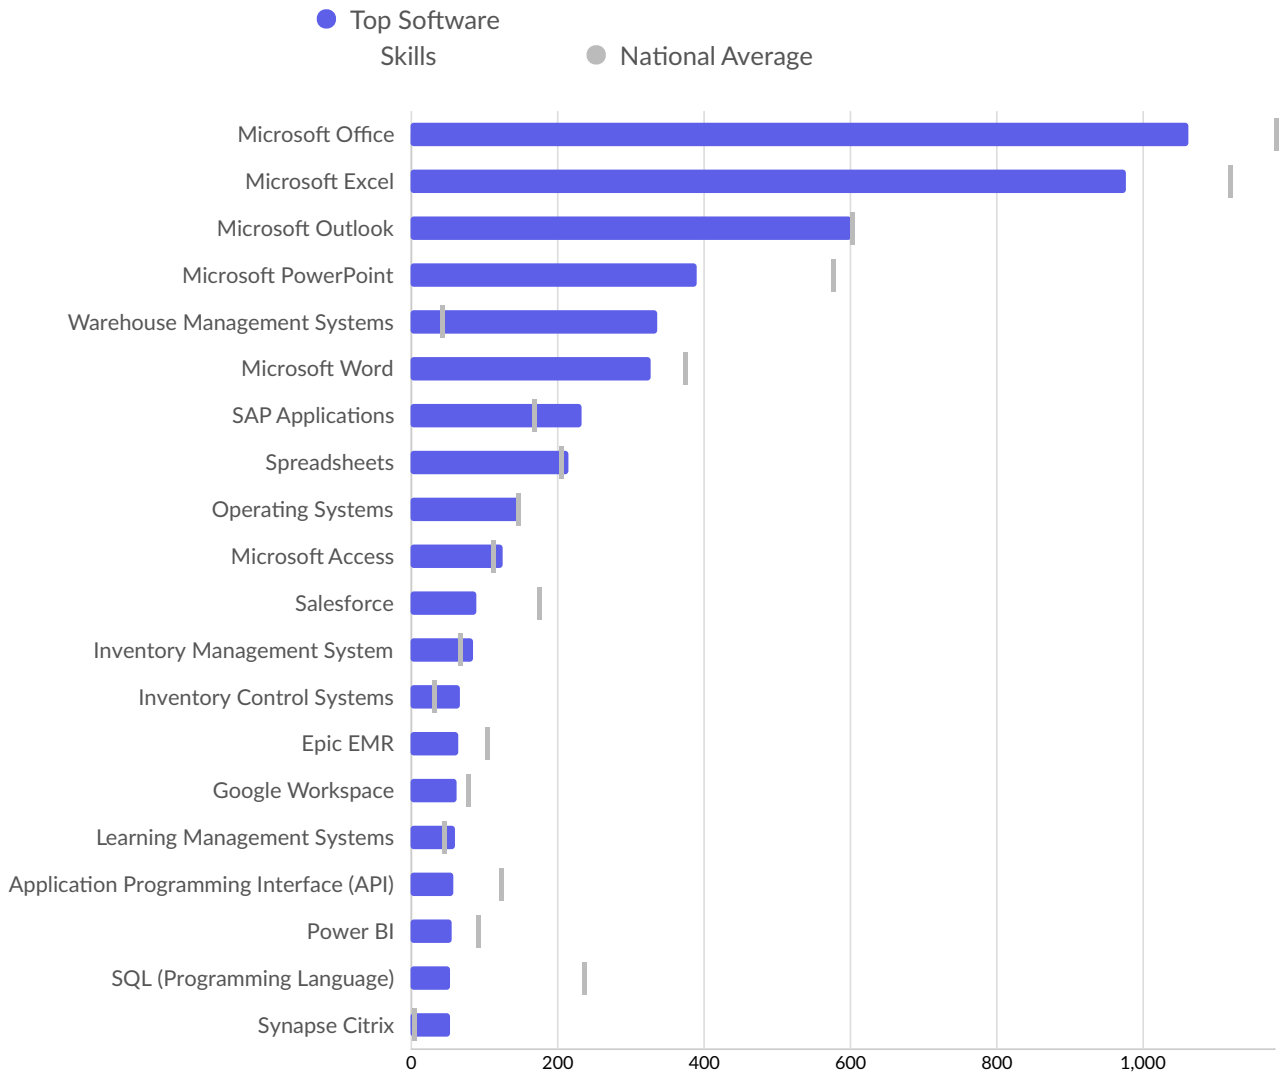

This is close to the Posting Intensity for all other occupations and companies in the region (3-to-1), indicating that they are putting average effort toward hiring for this position.

Top Specialized Skills	Unique Postings	National Average
Warehouseing	1,871	506
Merchandising	1,250	996
Forklift Truck	1,043	277
Nursing	807	1,146
Auditing	800	767
Marketing	732	915
Housekeeping	644	437
Selling Techniques	635	650
Inventory Management	584	430
General Mathematics	548	369
Food Safety And Sanitation	512	402
Cash Register	495	382
Restaurant Operation	489	494

---

---

Pallet Jacks	460	156
Palletizing	455	116
Project Management	440	956
Continuous Improvement Process	434	425
Product Knowledge	414	414
Workflow Management	410	483
Data Entry	402	360

Top Common Skills	Unique Postings	National Average
Communication	5,007	5,474
Customer Service	4,383	4,182
Management	3,078	3,691
Sales	2,673	2,622
Operations	2,454	2,601
Leadership	2,143	2,501
Detail Oriented	2,043	1,936
Lifting Ability	1,672	1,234
Problem Solving	1,624	1,830
English Language	1,495	1,174
Writing	1,301	1,507
Multitasking	1,134	1,044
Interpersonal Communications	1,126	1,359

---

---

Planning	1,077	1,494
Computer Literacy	1,070	968
Microsoft Office	1,062	1,180
Microsoft Excel	977	1,116
Organizational Skills	957	1,090
Scheduling	871	947
Loading And Unloading	865	361

Top Software Skills	Unique Postings	National Average
Microsoft Office	1,062	1,180
Microsoft Excel	977	1,116
Microsoft Outlook	602	600
Microsoft PowerPoint	390	575
Warehouse Management Systems	336	41
Microsoft Word	329	374
SAP Applications	233	167
Spreadsheets	216	203
Operating Systems	148	144
Microsoft Access	125	109
Salesforce	91	173
Inventory Management System	85	66