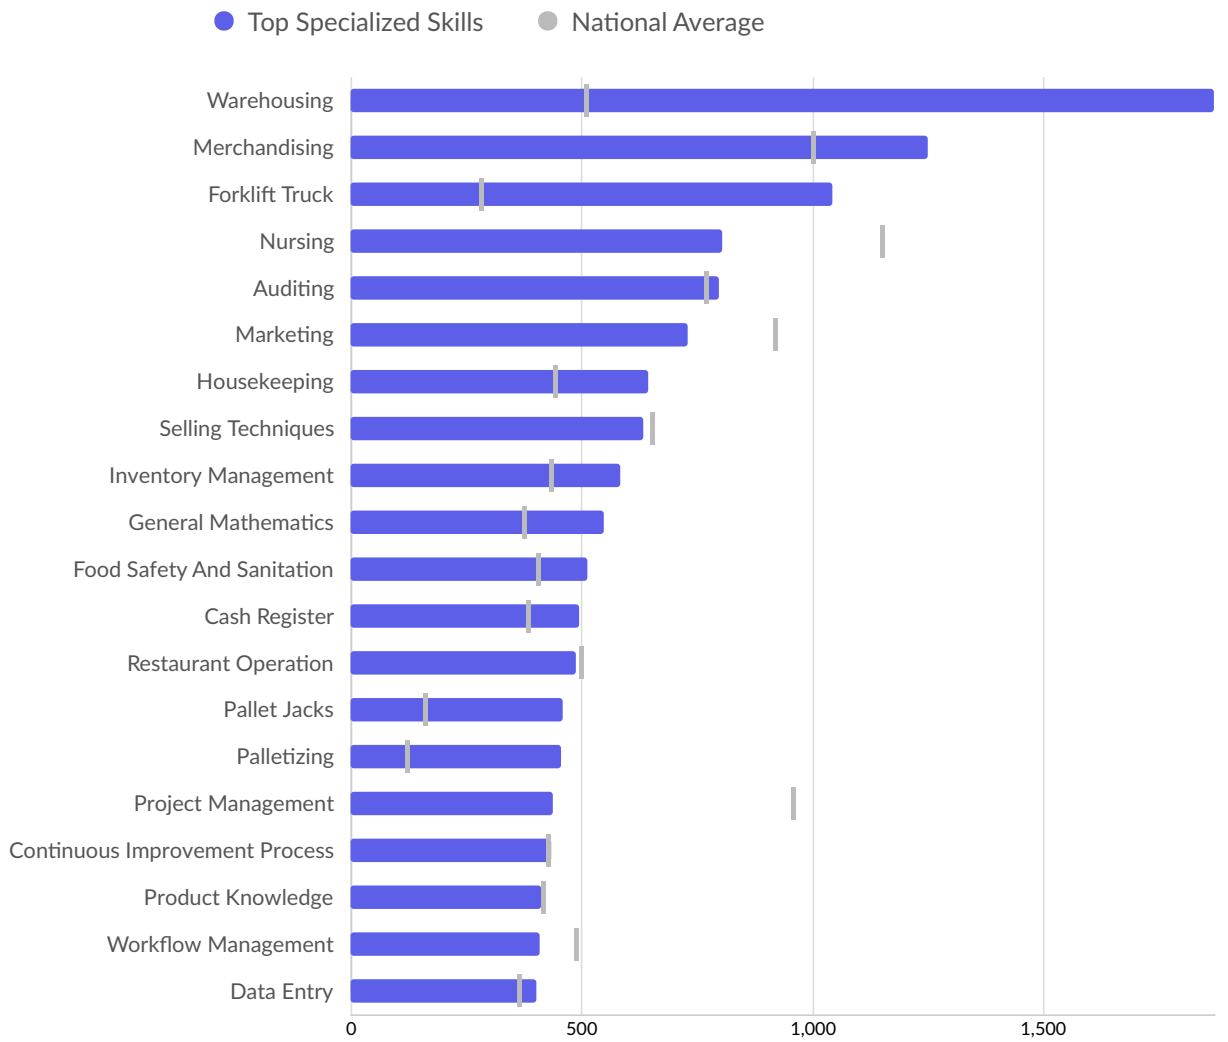

Top Specialized Skills	Unique Postings	National Average
Warehouseing	1,871	506
Merchandising	1,250	996
Forklift Truck	1,043	277
Nursing	807	1,146
Auditing	800	767
Marketing	732	915
Housekeeping	644	437
Selling Techniques	635	650
Inventory Management	584	430
General Mathematics	548	369
Food Safety And Sanitation	512	402
Cash Register	495	382
Restaurant Operation	489	494