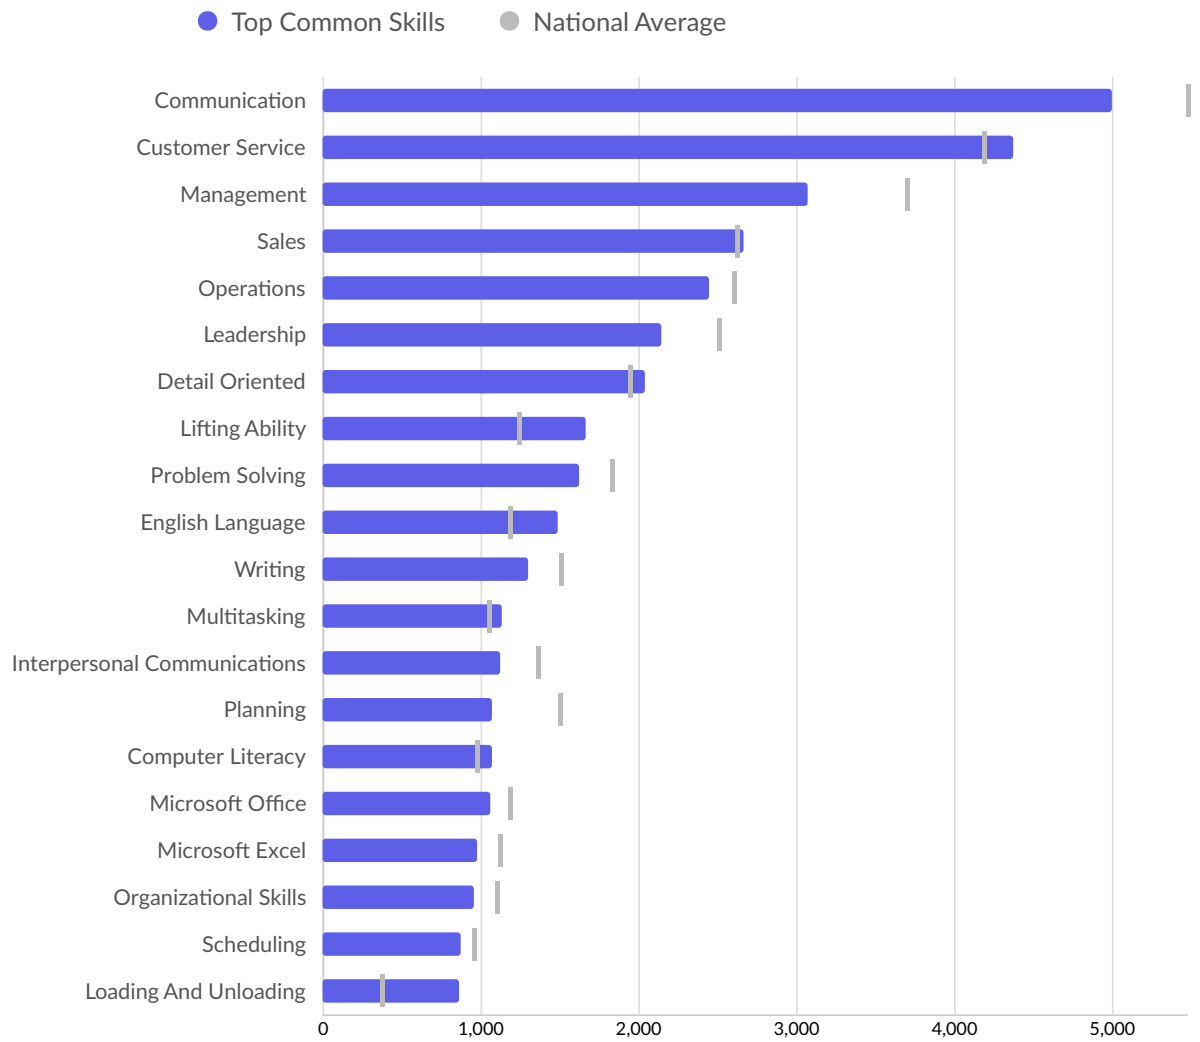

This is close to the Posting Intensity for all other occupations and companies in the region (3-to-1), indicating that they are putting average effort toward hiring for this position.

Top Specialized Skills	Unique Postings	National Average
Warehouseing	1,871	506
Merchandising	1,250	996
Forklift Truck	1,043	277
Nursing	807	1,146
Auditing	800	767
Marketing	732	915
Housekeeping	644	437
Selling Techniques	635	650
Inventory Management	584	430
General Mathematics	548	369
Food Safety And Sanitation	512	402
Cash Register	495	382
Restaurant Operation	489	494

---

---

Pallet Jacks	460	156
Palletizing	455	116
Project Management	440	956
Continuous Improvement Process	434	425
Product Knowledge	414	414
Workflow Management	410	483
Data Entry	402	360

Top Common Skills	Unique Postings	National Average
Communication	5,007	5,474
Customer Service	4,383	4,182
Management	3,078	3,691
Sales	2,673	2,622
Operations	2,454	2,601
Leadership	2,143	2,501
Detail Oriented	2,043	1,936
Lifting Ability	1,672	1,234
Problem Solving	1,624	1,830
English Language	1,495	1,174
Writing	1,301	1,507
Multitasking	1,134	1,044
Interpersonal Communications	1,126	1,359

---

---

Planning	1,077	1,494
Computer Literacy	1,070	968
Microsoft Office	1,062	1,180
Microsoft Excel	977	1,116
Organizational Skills	957	1,090
Scheduling	871	947
Loading And Unloading	865	361

Top Software Skills	Unique Postings	National Average
Microsoft Office	1,062	1,180
Microsoft Excel	977	1,116
Microsoft Outlook	602	600
Microsoft PowerPoint	390	575
Warehouse Management Systems	336	41
Microsoft Word	329	374
SAP Applications	233	167
Spreadsheets	216	203
Operating Systems	148	144
Microsoft Access	125	109
Salesforce	91	173
Inventory Management System	85	66